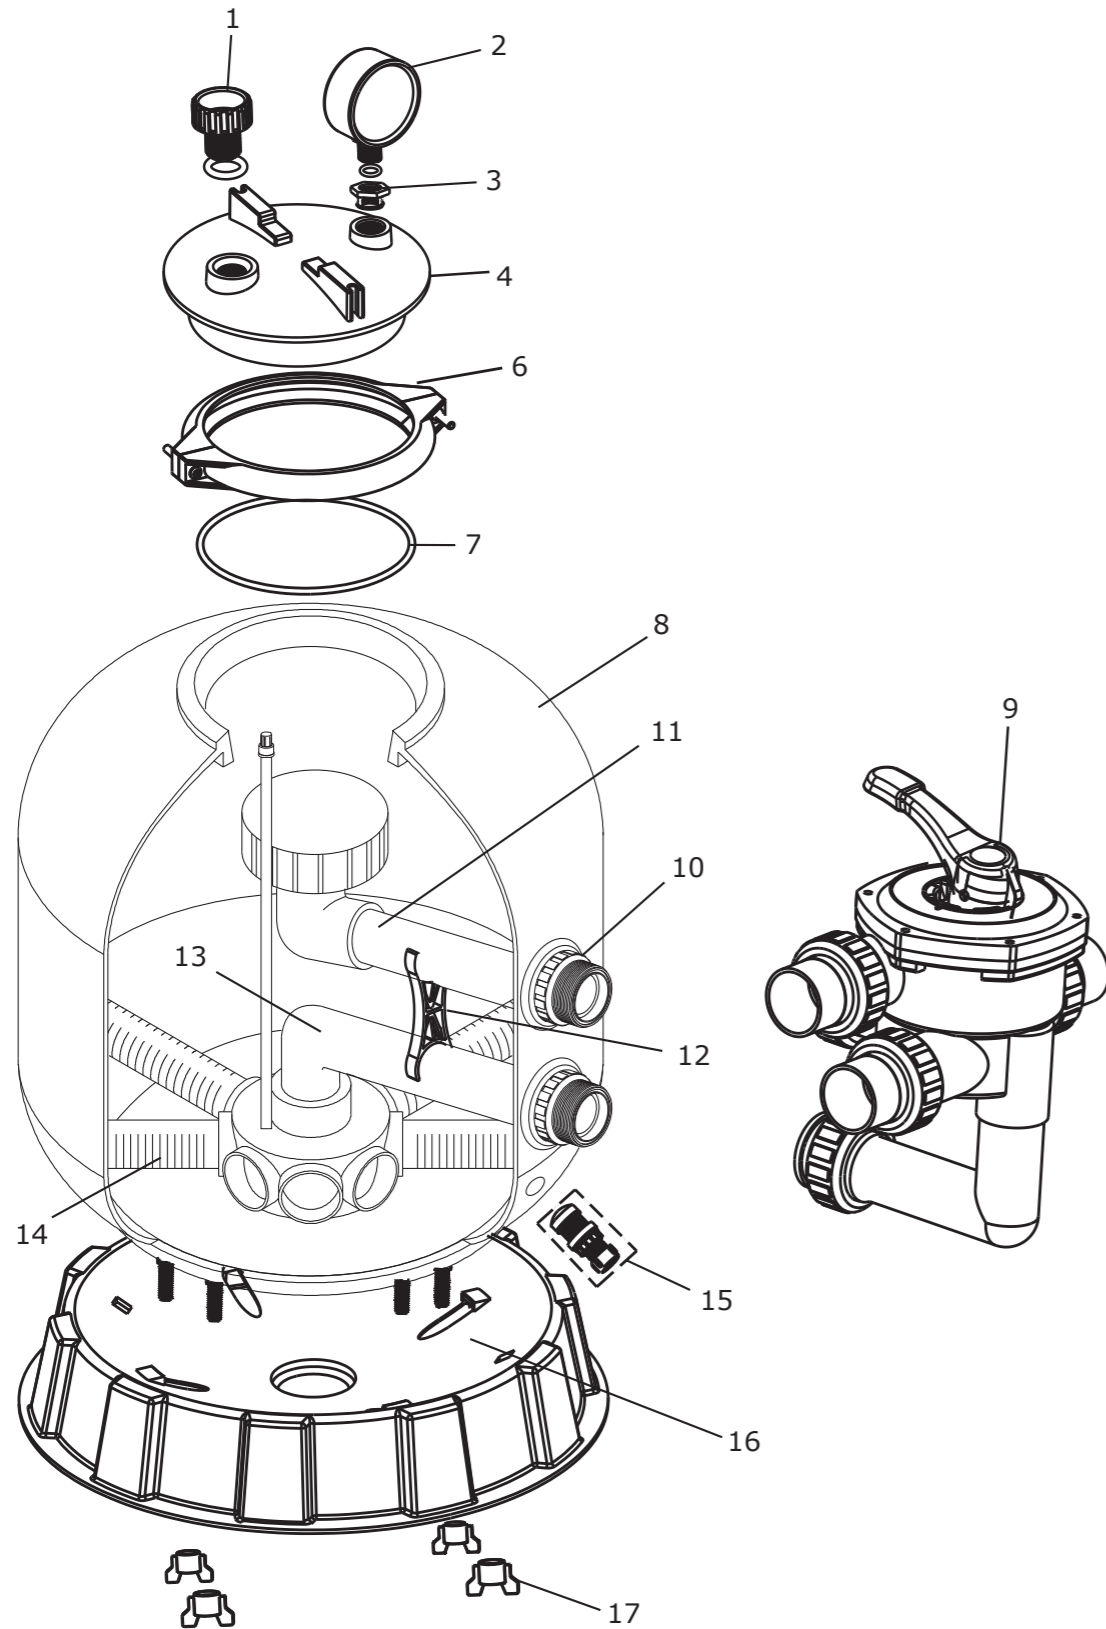

MEGA POOL FILTER S450

MEGA POOL FILTER S450

NR.	DESCRIPTION	PART NR. INCLUDES	PART NR.
1	Air release valve	1	7009344
2	Oil pressure gauge	1	7009342
3	Connector for oil pressure gauge	1	7009306
4	Cover	1	7009312
6	Clamp	1	7009347
7	O-Ring	1	7009338
8	Filter tank	1	
9	Multiport valve 1 1/2"	1	0891915
10	1.5" Connector Plate Side Mount	1	
11	Top part of the inner tank system	1	
12	1.5" Tank System Support	1	
13	Bottom part of the inner tank system	1	
14	Lateral 115mm	8	7009308
15	Water drain set	1	7009343
16	Filter Base	1	
17	Fastener for Filter Base	4	